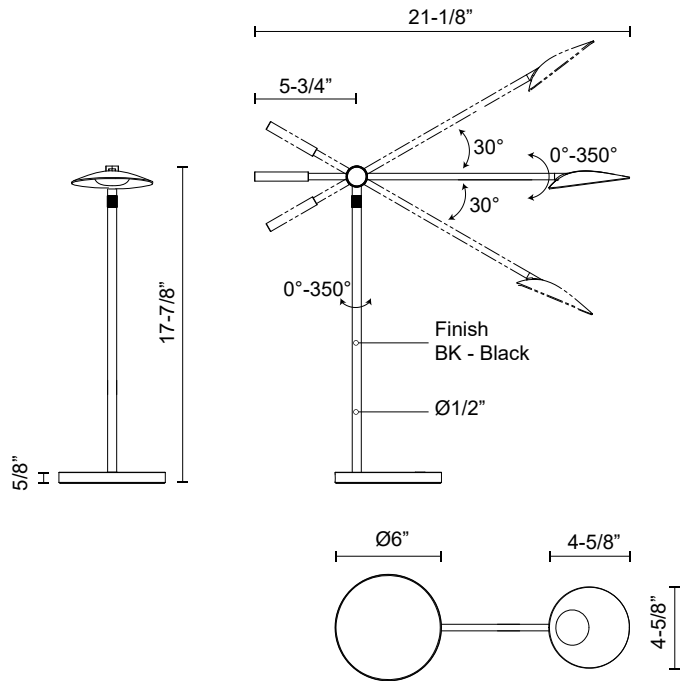

ROTAIRE TL90118

LAMPS

PROJECT

SPECIFICATION DETAILS

Fixture Dimensions	L21-1/8" x W6" x H17-7/8"
Light Source	LED with DC Driver
Wattage	11W
Total Lumens	680lm
Delivered Lumens	460lm*
Voltage	120V
Color Temperature	3000K
CRI (Ra)	90CRI
Optional Color Temps	2700K - 5000K Available, Minimum Order Quantities Apply
LED Rated Life	50,000 hours
Dimming	100% - 10%, Touch dimmer
Diffuser Details	Frosted acrylic diffuser
Shade Details	Cast Aluminum Shade
Location	Dry
Finish Option(s)	Black

* For custom options, consult factory for details.

* For warranty information, please visit www.kuzcolighting.com/warranty

DESCRIPTION

Influenced by natural forms of flora, the Rotaire collection is a culmination of minimalist sensibilities and natural inspirations. Designed to mimic the form and flow of flowers and vines, the strong stems of this collection create the perfect frame for the illumination from each "leaf". The Rotaire is sure to bloom in both small and large spaces alike. Available with both cordless charger and USB charging port.

KUZCO

CANADA: 19054 28TH AVENUE - SURREY, BC V3Z 6M3

USA: 3035 E. LONE MOUNTAIN ROAD - LAS VEGAS, NV 89081

WWW.KUZCOLIGHTING.COM

© 2021 KUZCO LIGHTING. ALL RIGHTS RESERVED.

COMMENT